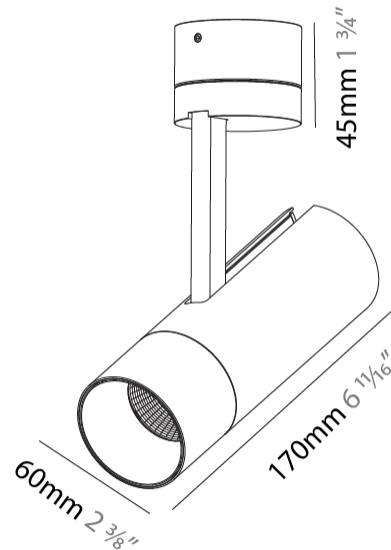

GENERAL

Series: Imagine
Subseries: Imagine 60
Brand: Prolicht
Division: Architectural
Mounting Type: Surface
Mounting Location: Ceiling
Subcategory: Spots

PHYSICAL

Shape: Cylinder
Diameter (mm): 60
Diameter (in): 2 3/8
Height (mm): 170
Height (in): 6 11/16
Max. Overall Height (mm): 215
Max. Overall Height (in): 8 7/16
Light Distribution: Adjustable / Direct
Weight (kg): 0.604
Weight (lbs): 1.33
Fixture Finish: SSR / BKV / CWI / CRY / HAB / UFT / ITA / RUA / FTG / MYG / LOD / PUS / FRO / FUP / KIA / POP / BLS / SPG / MEY / GOH / GUM / CHC / COM / ABZ / JAG / OBR / MOS / ROR
Fixture Material: Aluminum Die Cast

OPTICAL

Reflector°: 18 / 34 / 46
Optic°: Lens Pack - No Lens / Linear Spread Lens / Honeycomb / Spread Lens
Adjustability: Rotational 350°; Tilt 90°

RATINGS AND CERTIFICATIONS

Certified By: Certified for North American Standards
IP rating: IP20

GENERAL

Series: Imagine
 Subseries: Imagine 60
 Brand: Prolicht
 Division: Architectural
 Mounting Type: Surface
 Mounting Location: Ceiling
 Subcategory: Spots

PHYSICAL

Shape: Cylinder
 Diameter (mm): 60
 Diameter (in): 2 ³/₈
 Height (mm): 170
 Height (in): 6 ¹¹/₁₆
 Max. Overall Height (mm): 215
 Max. Overall Height (in): 8 ⁷/₁₆
 Light Distribution: Adjustable / Direct
 Weight (kg): 0.572
 Weight (lbs): 1.26
 Fixture Finish: SSR / BKV / CWI / CRY / HAB / UFT / ITA / RUA / FTG / MYG / LOD / PUS / FRO / FUP / KIA / POP / BLS / SPG / MEY / GOH / GUM / CHC / COM / ABZ / JAG / OBR / MOS / ROR
 Fixture Material: Aluminum Die Cast