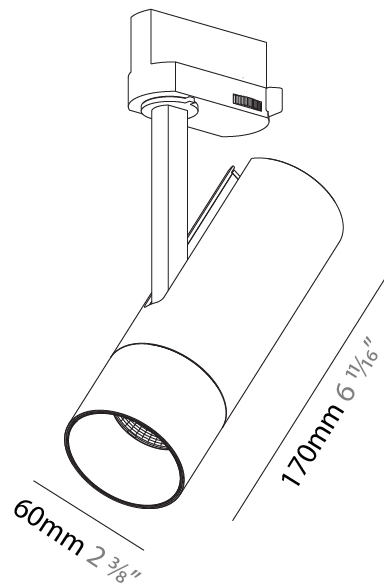

GENERAL

Series: Imagine
Subseries: Imagine 60
Brand: Prolicht
Division: Architectural
Mounting Type: Track
Mounting Location: Ceiling

PHYSICAL

Shape: Cylinder
Diameter (mm): 60
Diameter (in): 2 ³/₈
Height (mm): 170
Height (in): 6 ¹¹/₁₆
Max. Overall Height (mm): 190
Max. Overall Height (in): 7 ¹/₂
Light Distribution: Adjustable / Direct
Weight (kg): 0.564
Weight (lbs): 1 1/4
Fixture Finish: SSR / BKV / CWI / CRY / HAB / UFT / ITA / RUA / FTG / MYG / LOD / PUS / FRO / FUP / KIA / POP / BLS / SPG / MEY / GOH / GUM / CHC / COM / ABZ / JAG / OBR / MOS / ROR
Fixture Material: Aluminum Die Cast

ELECTRICAL

Lamp Type: LED (Zhaga Standard)
Input Wattage (W): 15.5
Total Output Wattage (W): 14
Dimming: Tri-Mode (Non-Dimming and Phase Dimming (120Vac only) and 0-10V Dimming)
Driver Included: Yes
Driver Location: Integrated
Driver Type: Constant Current - Universal
Driver Class: Class 2
Input Voltage (V): 120 - 277
Constant Current (MA): 350

LED

Number of LEDs: 1
Color Temperature (°K): 2700 / 3000 / 3500 / 4000
Max. Delivered Lumen (lm): 930 / 960 / 1009 / 1030
CRI: >90 CRI
Lamp Life (hrs): 50000

OPTICAL

Reflector°: 20 / 40 / 60

RATINGS AND CERTIFICATIONS

Certified By: Certified for North American Standards
IP rating: IP20