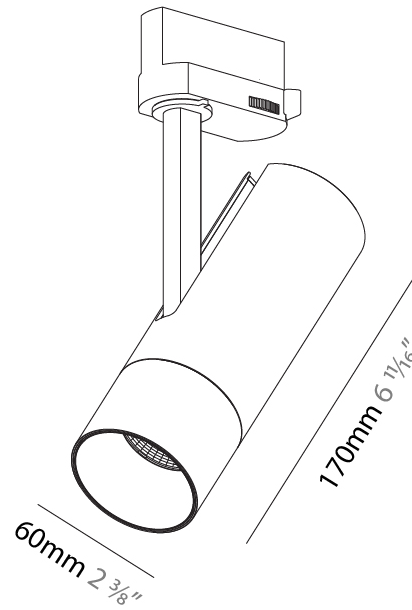

OPTICAL

Optic°: Lens Pack - No Lens / Linear Spread Lens / Honeycomb / Spread Lens
 Beam Angle: 12

RATINGS AND CERTIFICATIONS

Certified By: Certified for North American Standards
 IP rating: IP20

PROJECT	
TYPE	
SPECIFIER	
QUANTITY	
DATE	